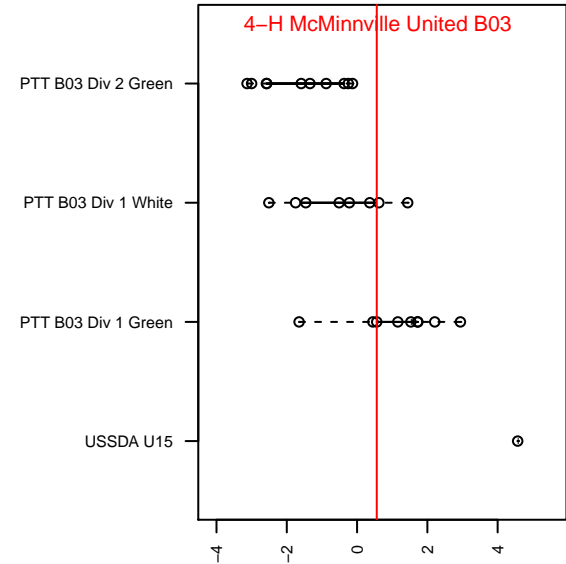

4-H McMinnville United B03

, OR
 B03 total strength=1345
 attack=12.42 defense=3.53
 fall league = PTT B03 Div 1 Green
 spr league = PTT Win B03 Premier

alt names used:
 4-H 03B McMinnville United
 4-H 03B McMinnville United

Venues played:
 2017 Mt Hood Challenge U15 Gold
 2017 PTT B03 Division 1 Green
 2017 PTT Winter B03 Premier

4-H McMinnville United B03
 Dots are actual minus expected GF (blue circles) and GA (red triangles).
 Blue line is smoothed change in attack strength. Red is smoothed change in defense strength.

**attack and defense variance (black dot)
relative to other teams
and top 10 in region**

**attack and defense rating
relative to others at age
and all opponents in last 13 months**

Performance relative to 13 month average